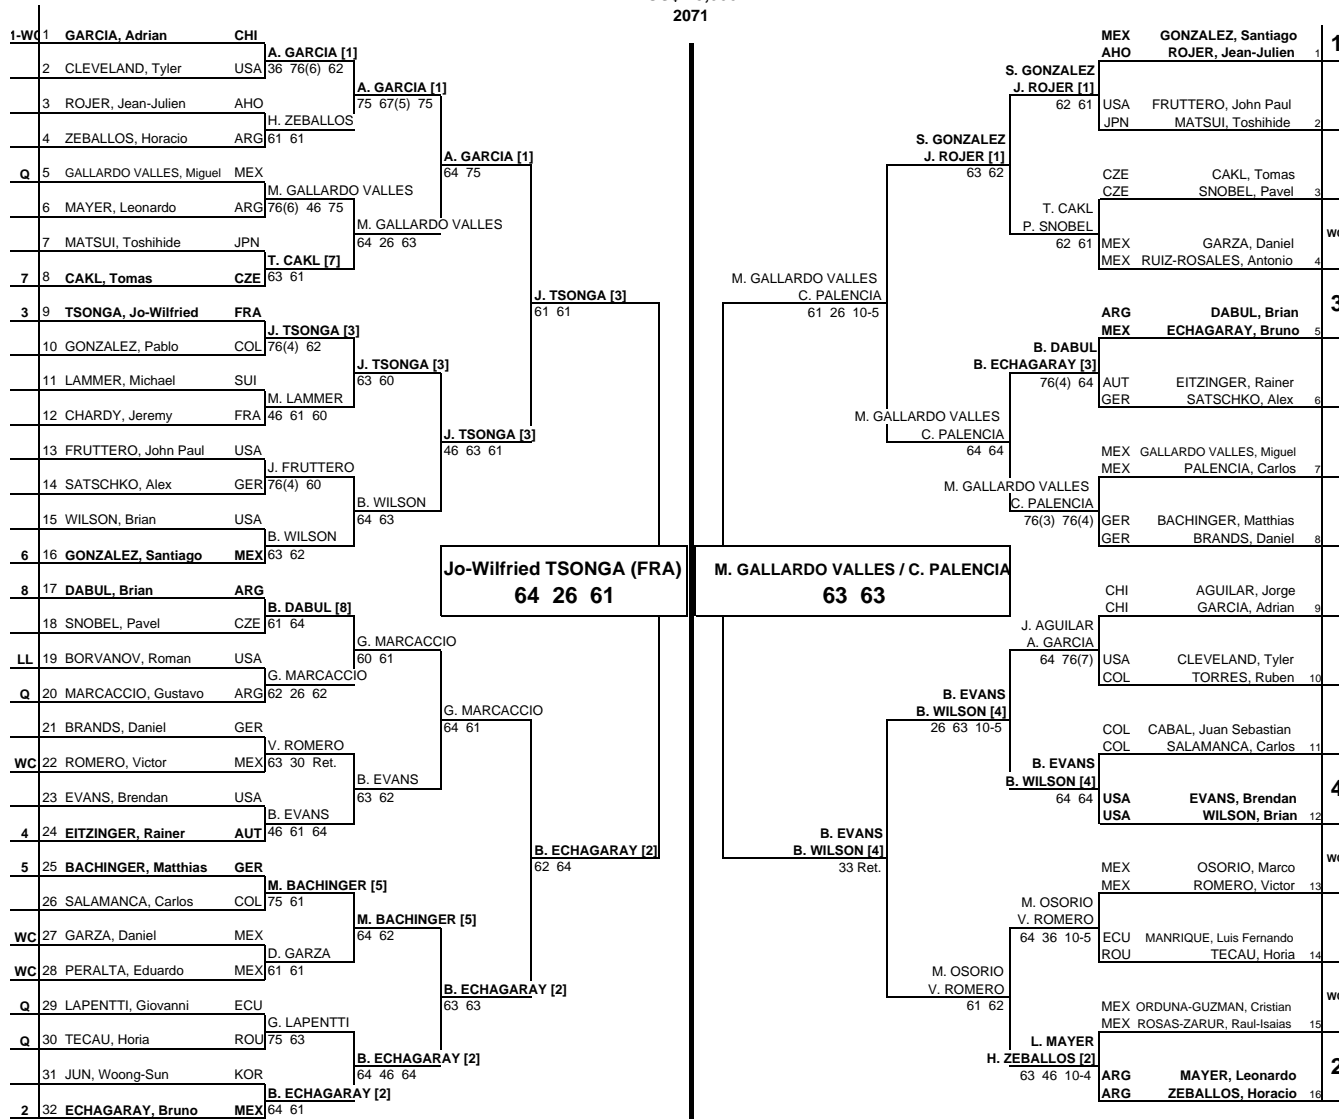

MAIN DRAW SINGLE

CHALLENGER CASABLANCA SAN ANGEL - MEXICO CITY II

9 - 15 APRIL 2007

MAIN DRAW DOUBLE

HARD
US\$ 25,000
2071

ATP, Inc. © Copyright 2001

Seeded Players	Rank	Prize Money	Pts.	Lucky Losers
1 GARCIA, Adrian (CHI)	151	Winner \$3,600	50	
2 ECHAGARAY, Bruno (MEX)	178	Finalist \$2,120	35	
3 TSONGA, Jo-Wilfried (FRA)	205	Semi-Finalist \$1,255	22	
4 EITZINGER, Rainer (AUT)	211	Quarter-Finalist \$730	12	
5 BACHINGER, Matthias (GER)	227	2nd Round \$430	5	
6 GONZALEZ, Santiago (MEX)	240	1st Round \$260	0	NIEMEYER, Frederic
7 CAKL, Tomas (CZE)	244	Last Direct Acceptance		
8 DABUL, Brian (ARG)	247	MATSUI, Toshihide, 375		

Seeded Players	Rank	Prize Money (Per Team)	Pts.	Alternates
1 GONZALEZ, S / ROJER, J	334	Winner \$1550	50	
2 MAYER, L / ZEBALLOS, H	421	Finalist \$900	35	
3 DABUL, B / ECHAGARAY, B	436	Semi-Finalist \$540	22	
4 EVANS, B / WILSON, B	444	Quarter-Finalist \$320	12	
		First Round \$180	0	
		Retirements		
		OSORIO, M - left leg tendon		
		Last Direct Acceptance		
		CLEVELAND, T / TORRES, R - 906		
Challenger Supervisor				